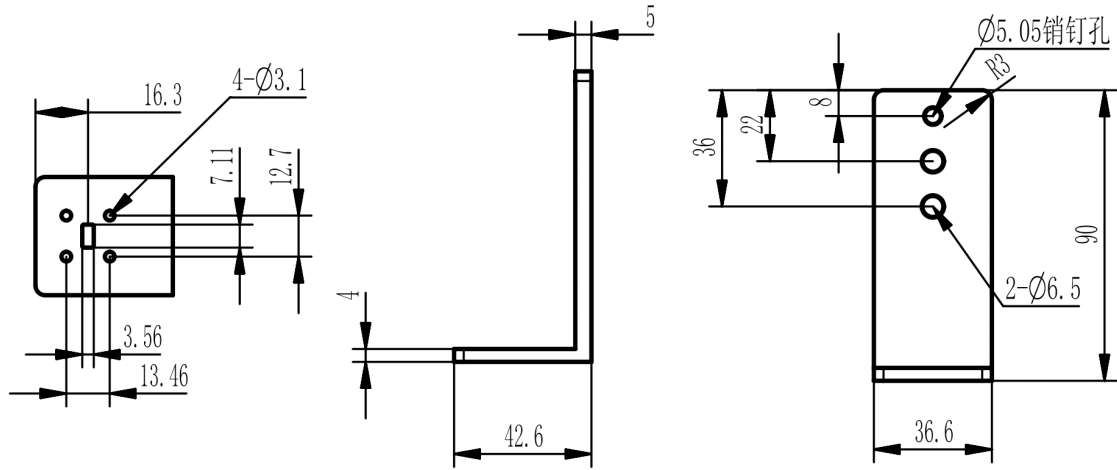

## WR28(R320) Bracket, RWJZL28 Waveguide, UBR320 Flange

Dimensions(mm) Tolerance $\pm 1\%$

### Product Information

Product Number	RWJZL28
Waveguide	WR28(R320), UBR320 Flange
Body material	Aluminum, grey painted