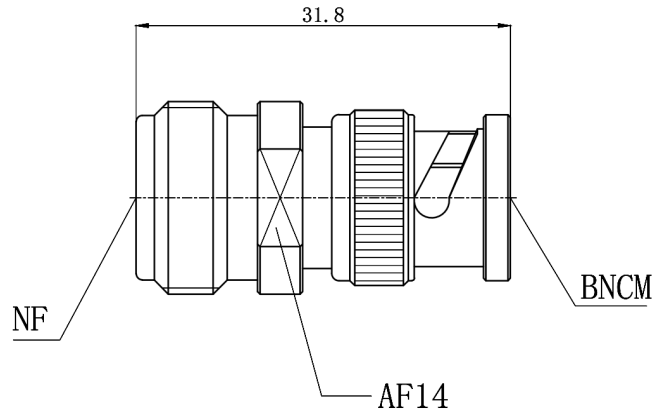

## BNC Male to N Female, Adapter, RA06B04-NBA DC-6GHz, Straight

Dimensions(mm) Tolerance $\pm 1\%$

### Electrical & Environmental

Frequency Range	DC-6GHz	Impedance	50 ohm
VSWR	1.25 max	Operating Temp	-55°C to +155°C

### Mechanical & Product Information

Product Number	RA06B04-NBA, E-Grade	Connector	BNC Male to N Female
Connector Body	Nickel plated brass	Shape/Mounting	Straight, None
Center Contact	Gold plated beryllium copper	Insulator	PTFE