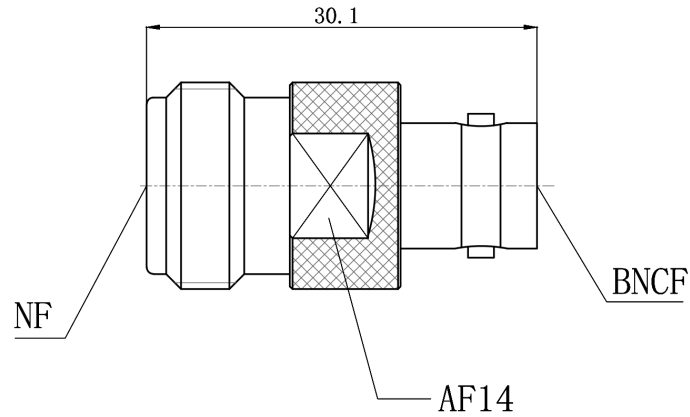

## BNC Female to N Female, Adapter, RA06B01-NBA DC-6GHz, Straight

Dimensions(mm) Tolerance $\pm 1\%$

### Electrical & Environmental

Frequency Range	DC-6GHz	Impedance	50 ohm
VSWR	1.25 max	Operating Temp	-55°C to +155°C

### Mechanical & Product Information

Product Number	RA06B01-NBA, E-Grade	Connector	BNC Female to N Female
Connector Body	Nickel plated brass	Shape/Mounting	Straight, None
Center Contact	Gold plated beryllium copper	Insulator	PTFE